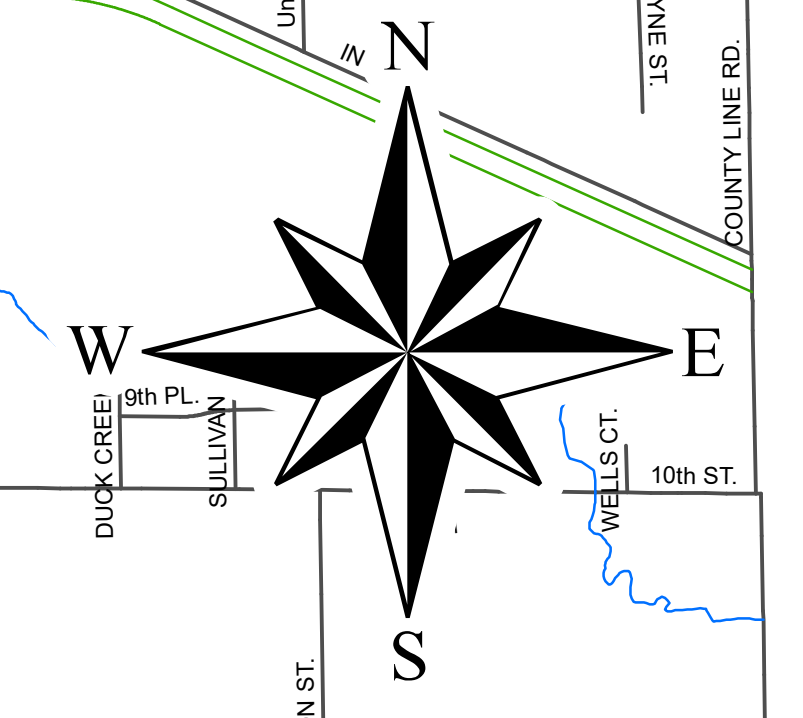

MERRILLVILLE WARDS

WARDS

Road Centerlines

Railroads

Water lines

JAMES L. WIESER
DEMOCRAT CHAIRMAN
RANDELL NIEMEYER
REPUBLICAN CHAIRMAN

PREPARED BY
LAKE COUNTY BOARD OF
ELECTIONS & REGISTRATION
FOR REFERENCE ONLY